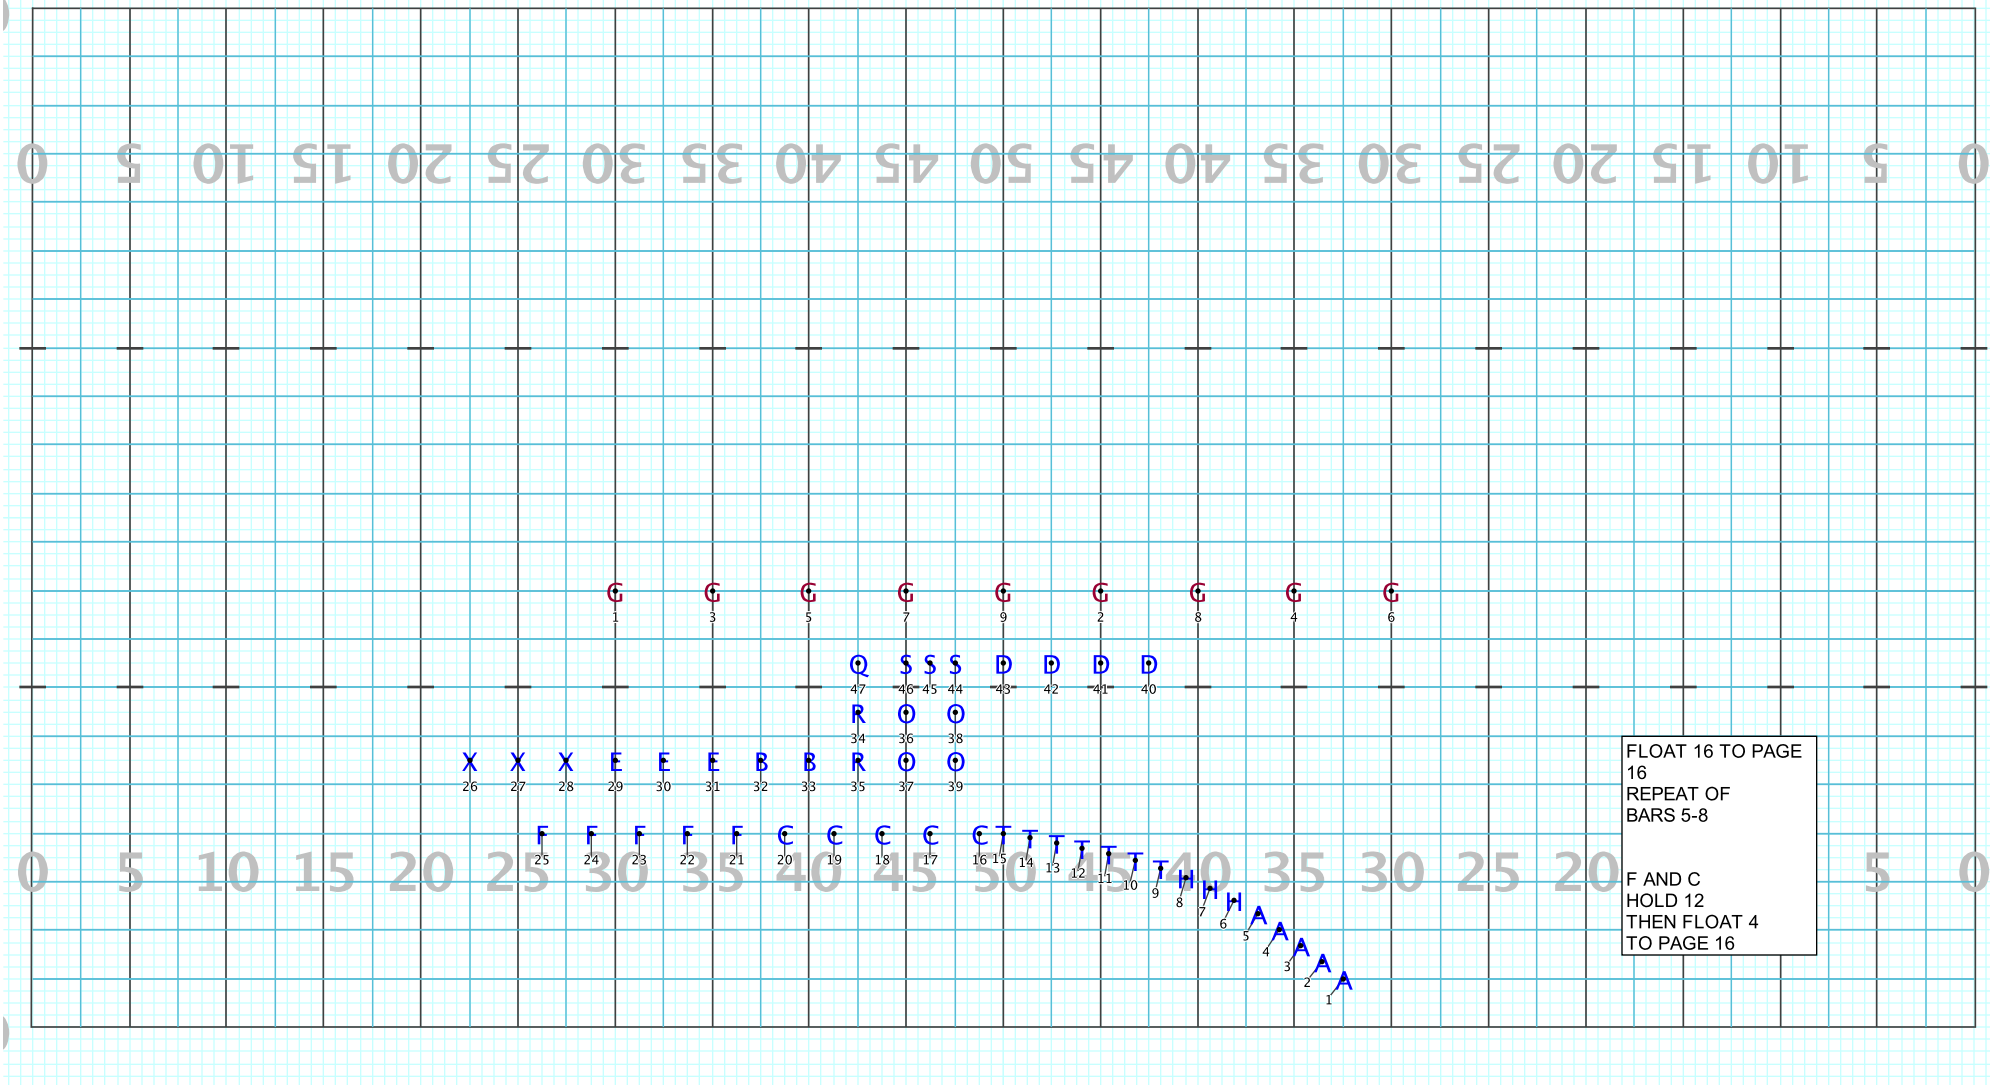

Director Viewpoint

Set #14

CULVER-STOCKTON COLLEGE 2022 SHOW

Licensed to: RMS Visual Designs Inc
Created on Pyware 3D.

Director Viewpoint

CULVER-STOCKTON COLLEGE 2022 SHOW

Licensed to: RMS Visual Designs Inc
Created on Pyware 3D.