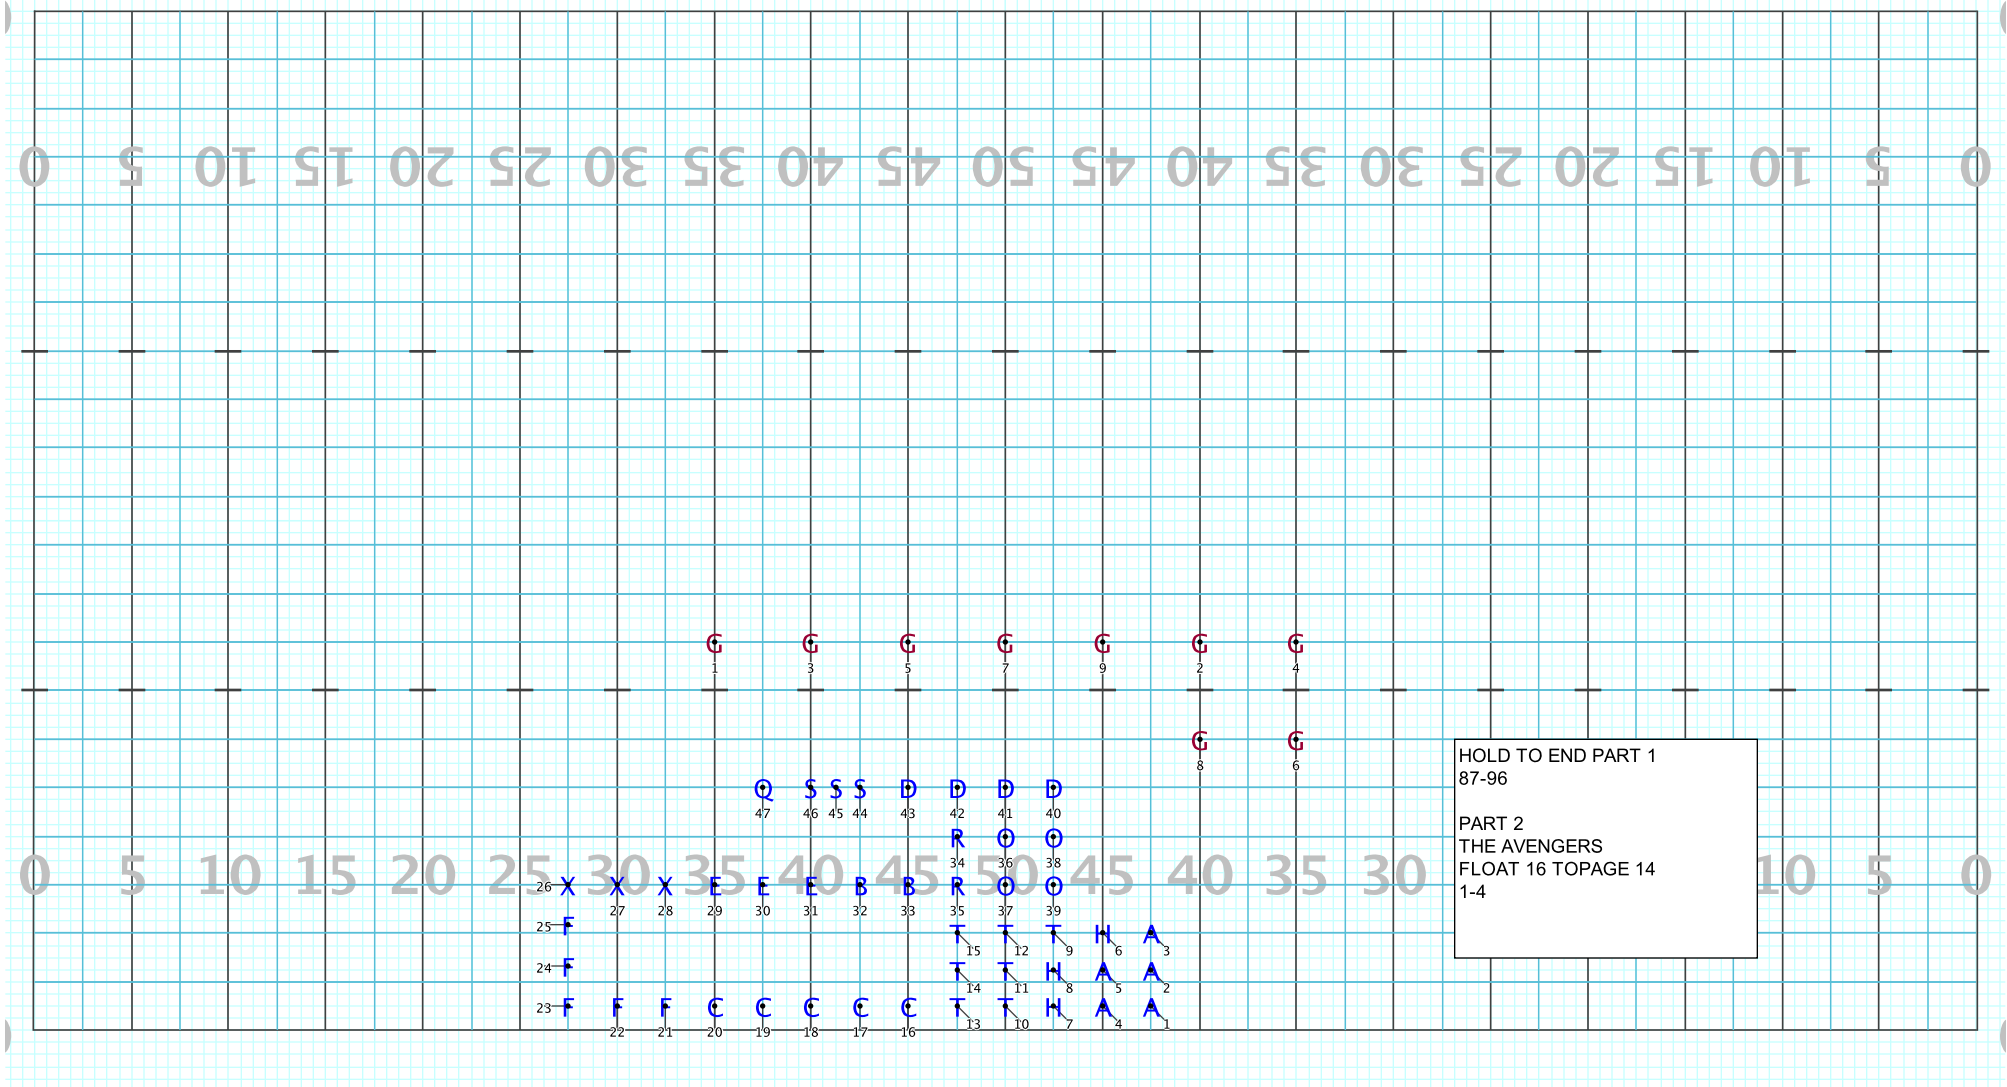

CULVER-STOCKTON COLLEGE 2022 SHOW

Licensed to: RMS Visual Designs Inc
Created on Pyware 3D.

Director Viewpoint

Set #13