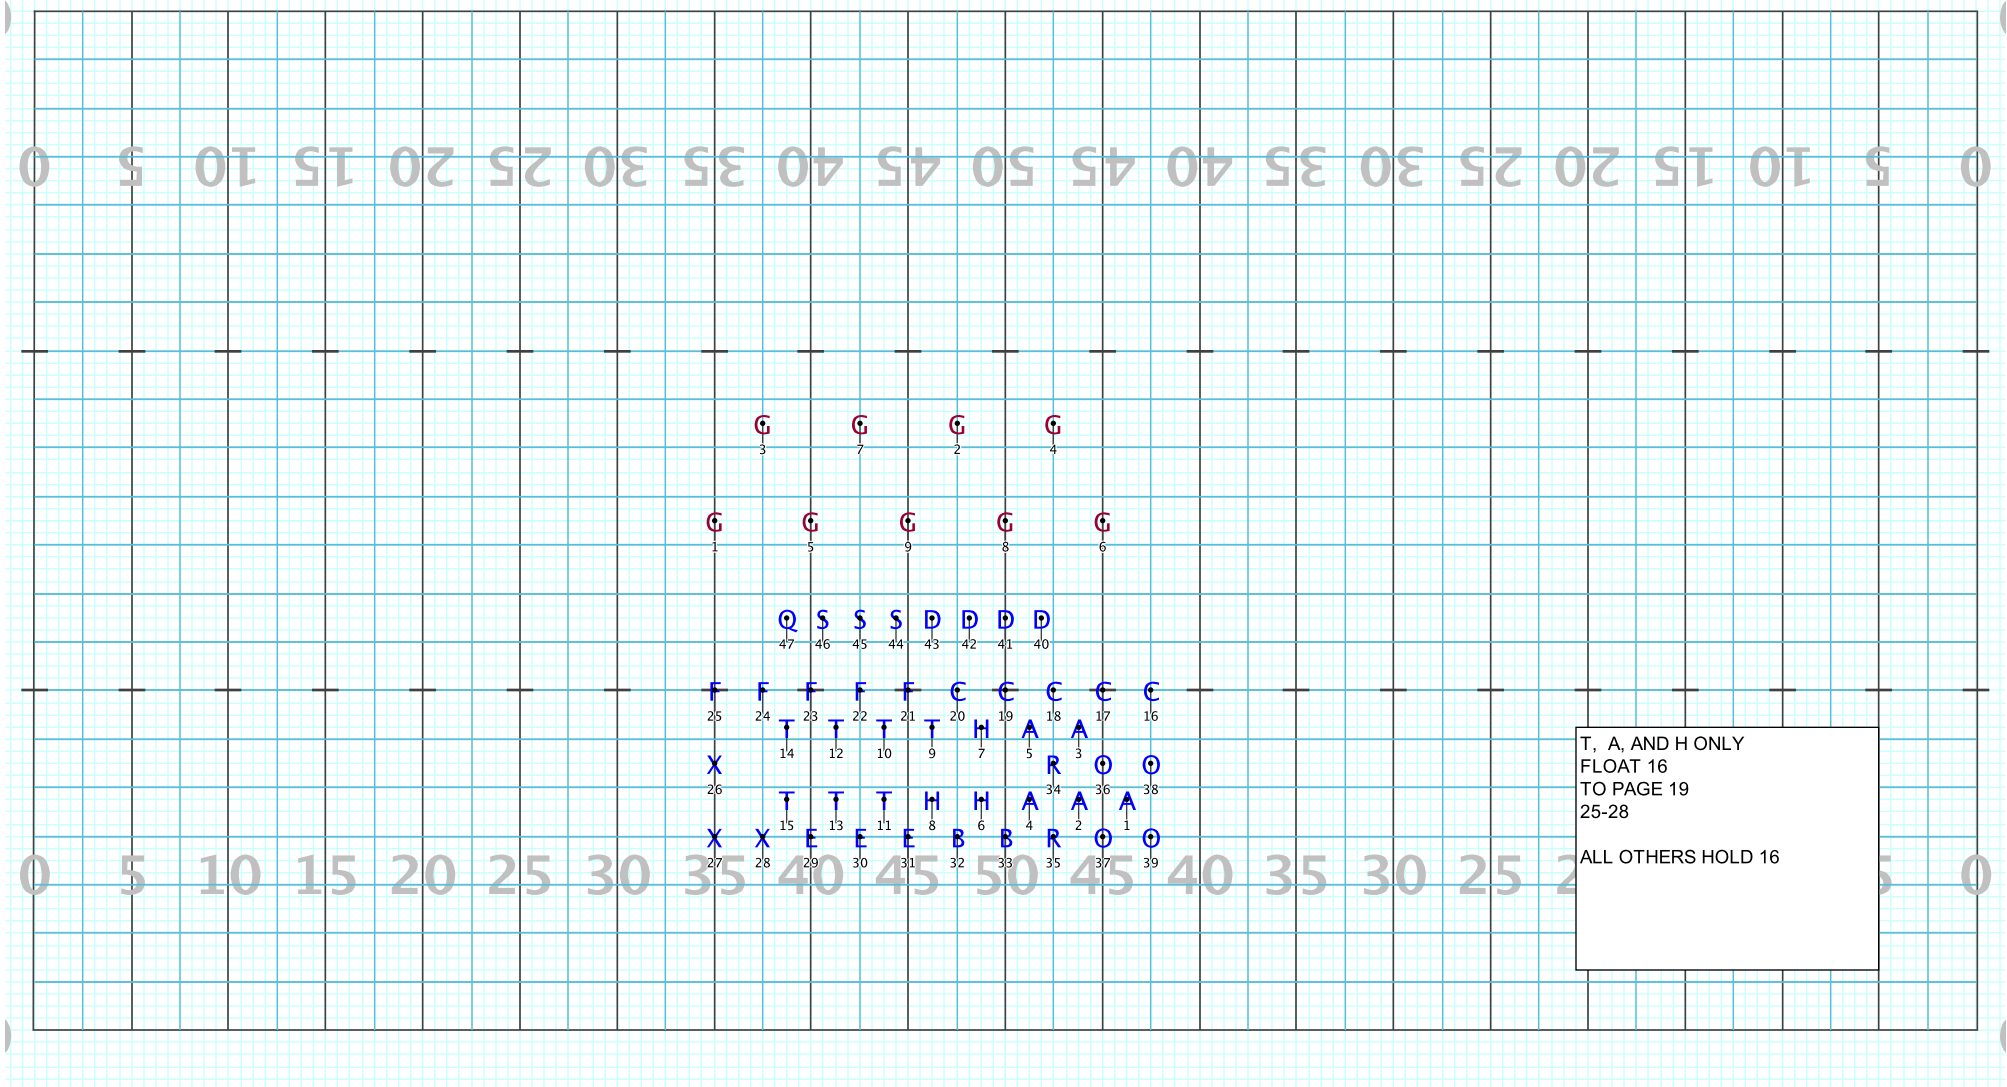

Director Viewpoint

Set #16

CULVER-STOCKTON COLLEGE 2022 SHOW

Licensed to: RMS Visual Designs Inc
Created on Pyware 3D.

Director Viewpoint

Set #17

T, A, AND H ONLY
FLOAT 16
TO PAGE 19
25-28
ALL OTHERS HOLD 16