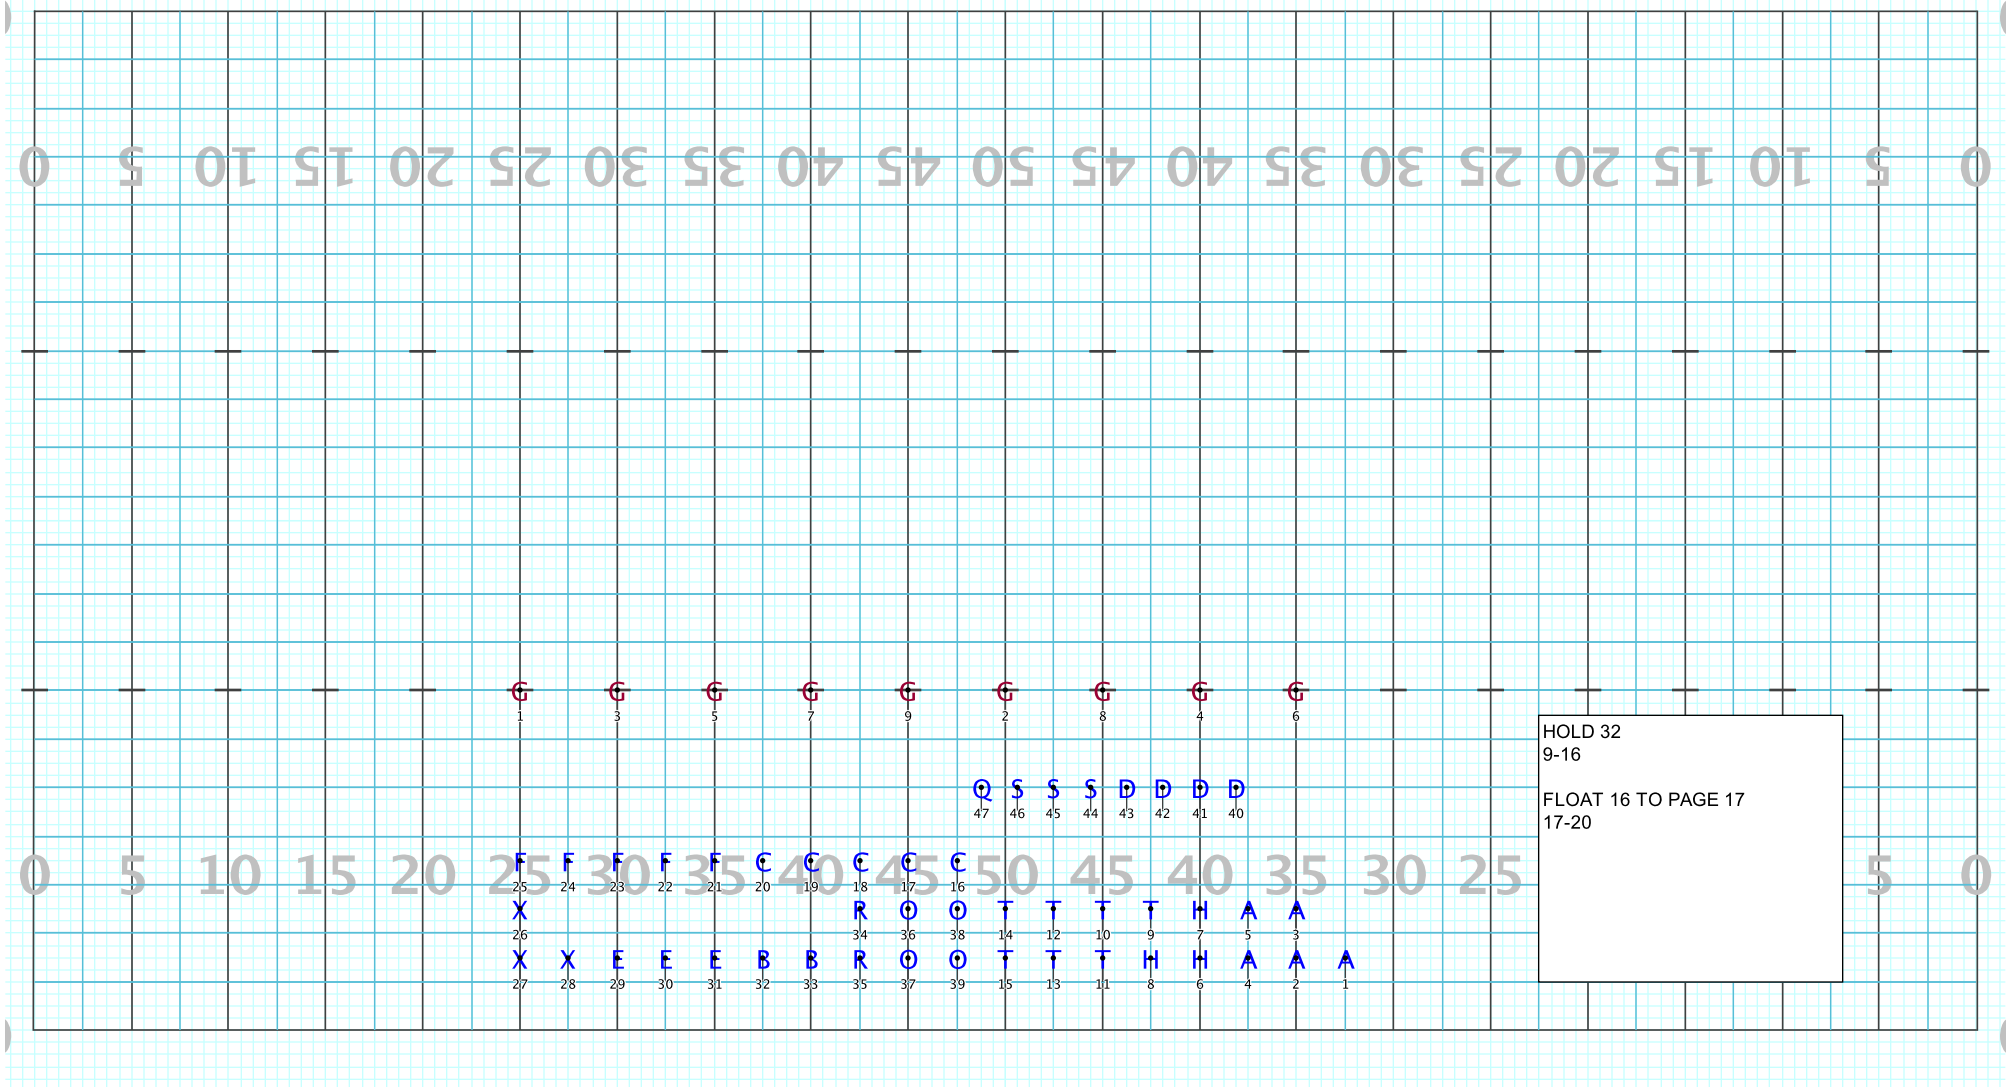

Director Viewpoint

Set #14

CULVER-STOCKTON COLLEGE 2022 SHOW

Licensed to: RMS Visual Designs Inc
Created on Pyware 3D.

Director Viewpoint

CULVER-STOCKTON COLLEGE 2022 SHOW

Licensed to: RMS Visual Designs Inc
Created on Pyware 3D.