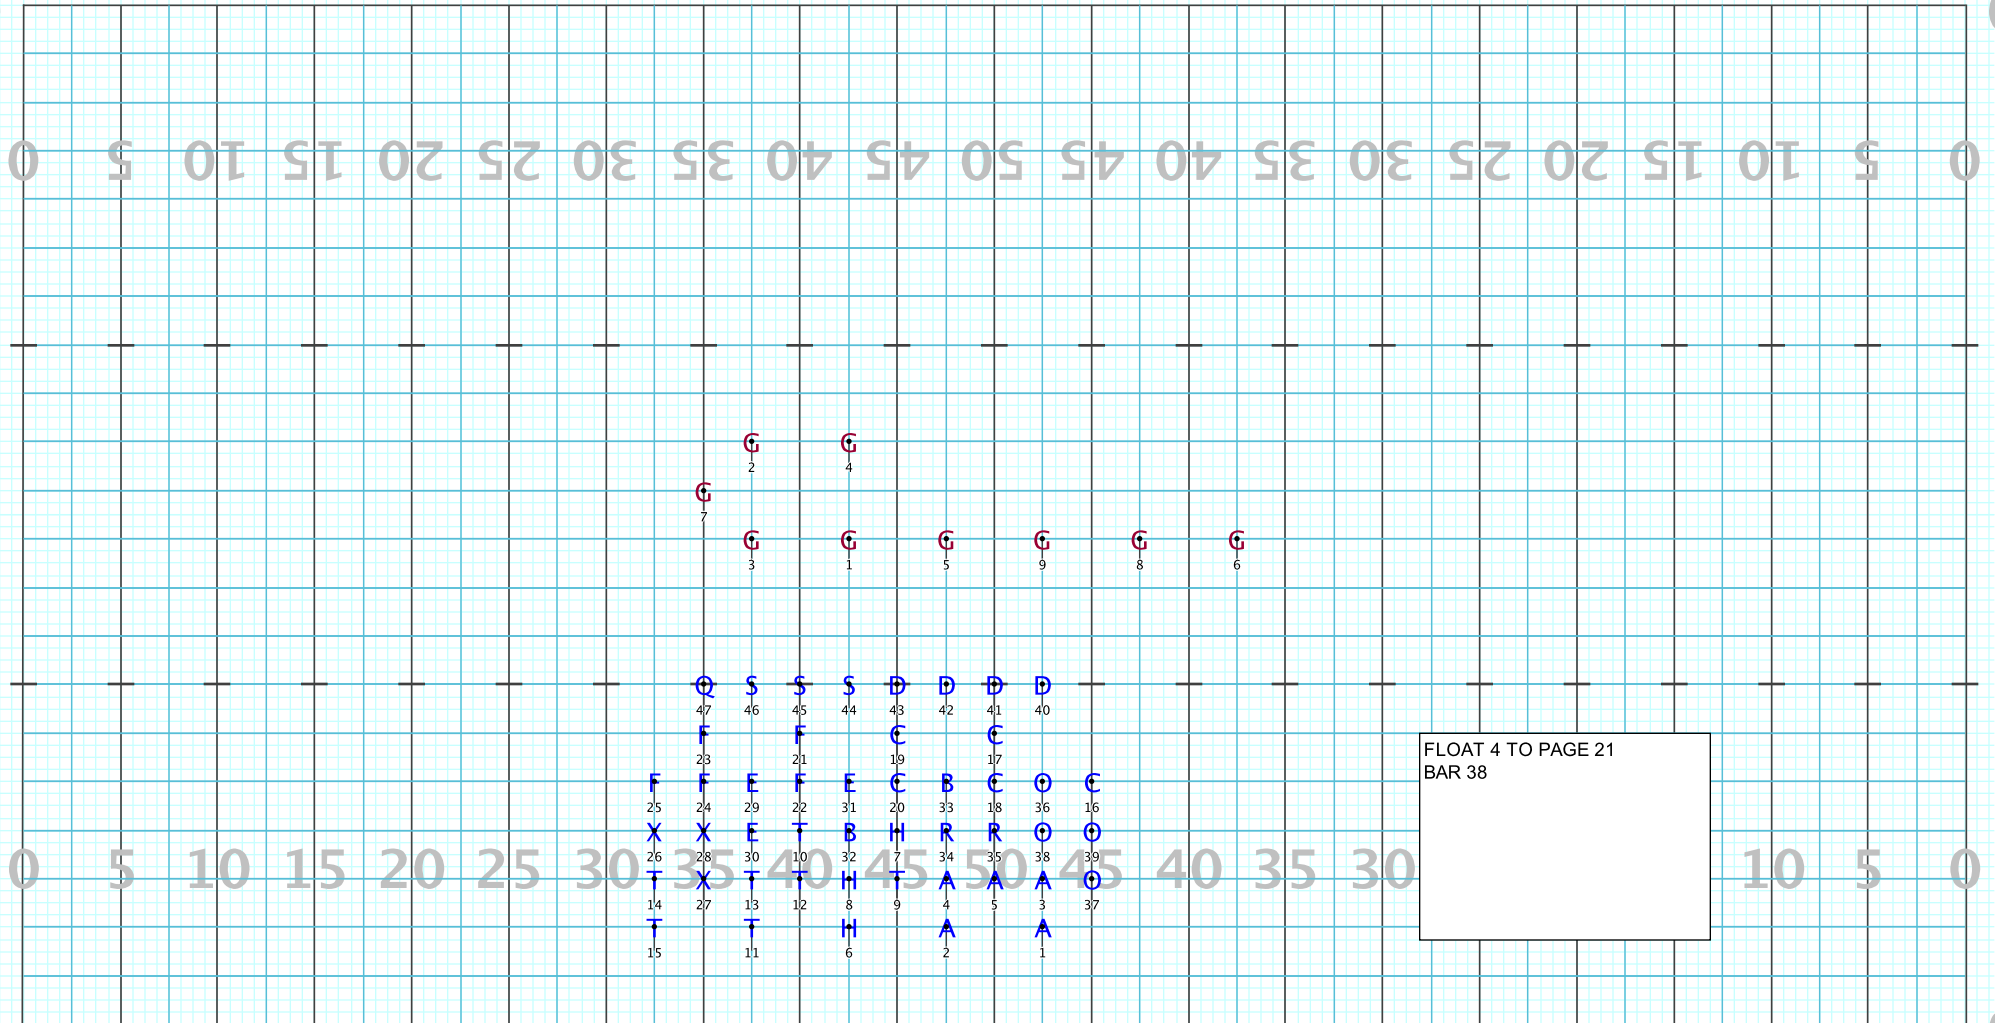

Licensed to: RMS Visual Designs Inc
Created on Pyware 3D.

Director Viewpoint

Set #20B

CULVER-STOCKTON COLLEGE 2022 SHOW

Licensed to: RMS Visual Designs Inc
Created on Pyware 3D.

Director Viewpoint

Set #20C

CULVER-STOCKTON COLLEGE 2022 SHOW