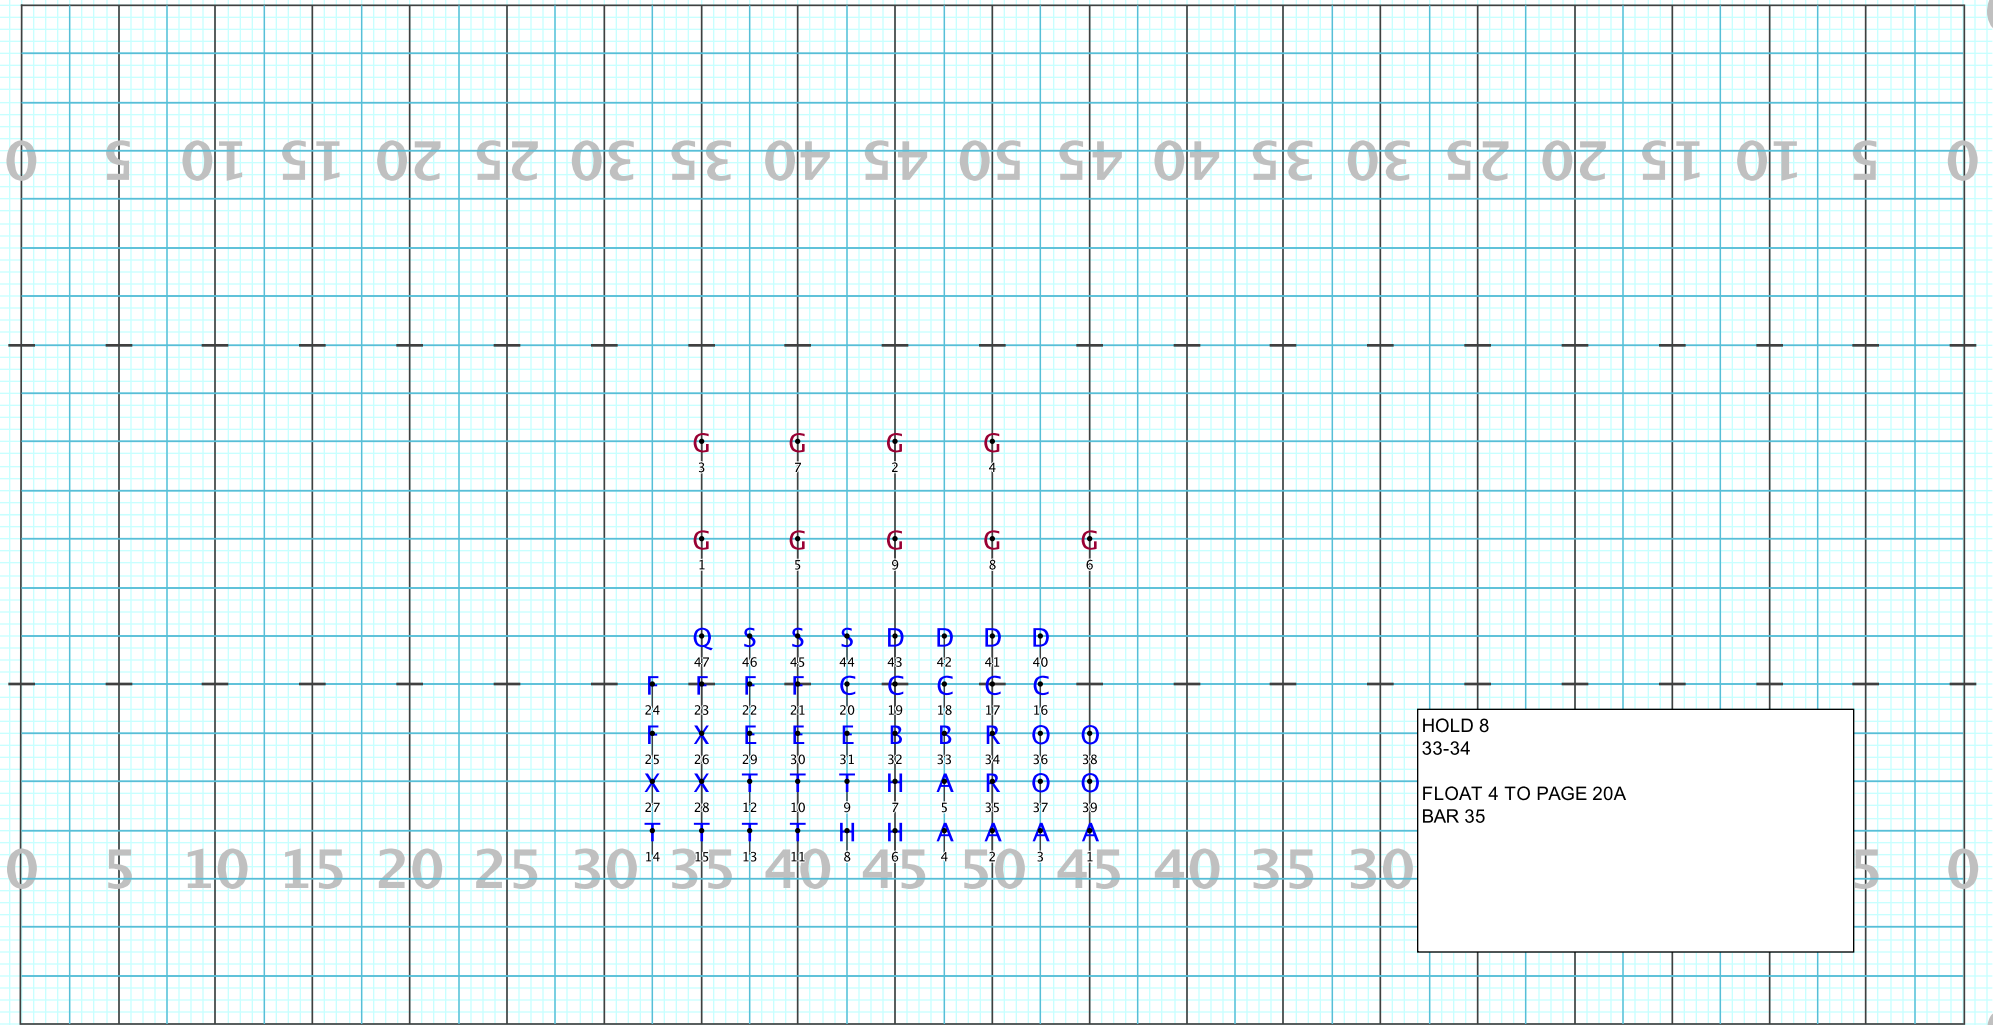

Director Viewpoint

CULVER-STOCKTON COLLEGE 2022 SHOW

Licensed to: RMS Visual Designs Inc
Created on Pyware 3D.

Director Viewpoint

Set #19

CULVER-STOCKTON COLLEGE 2022 SHOW

Licensed to: RMS Visual Designs Inc
Created on Pyware 3D.

Director Viewpoint

Set #20

CULVER-STOCKTON COLLEGE 2022 SHOW

Licensed to: RMS Visual Designs Inc
Created on Pyware 3D.

FLOAT 4 TO PAGE 20B
BAR 36

Director Viewpoint

Set #20A

CULVER-STOCKTON COLLEGE 2022 SHOW