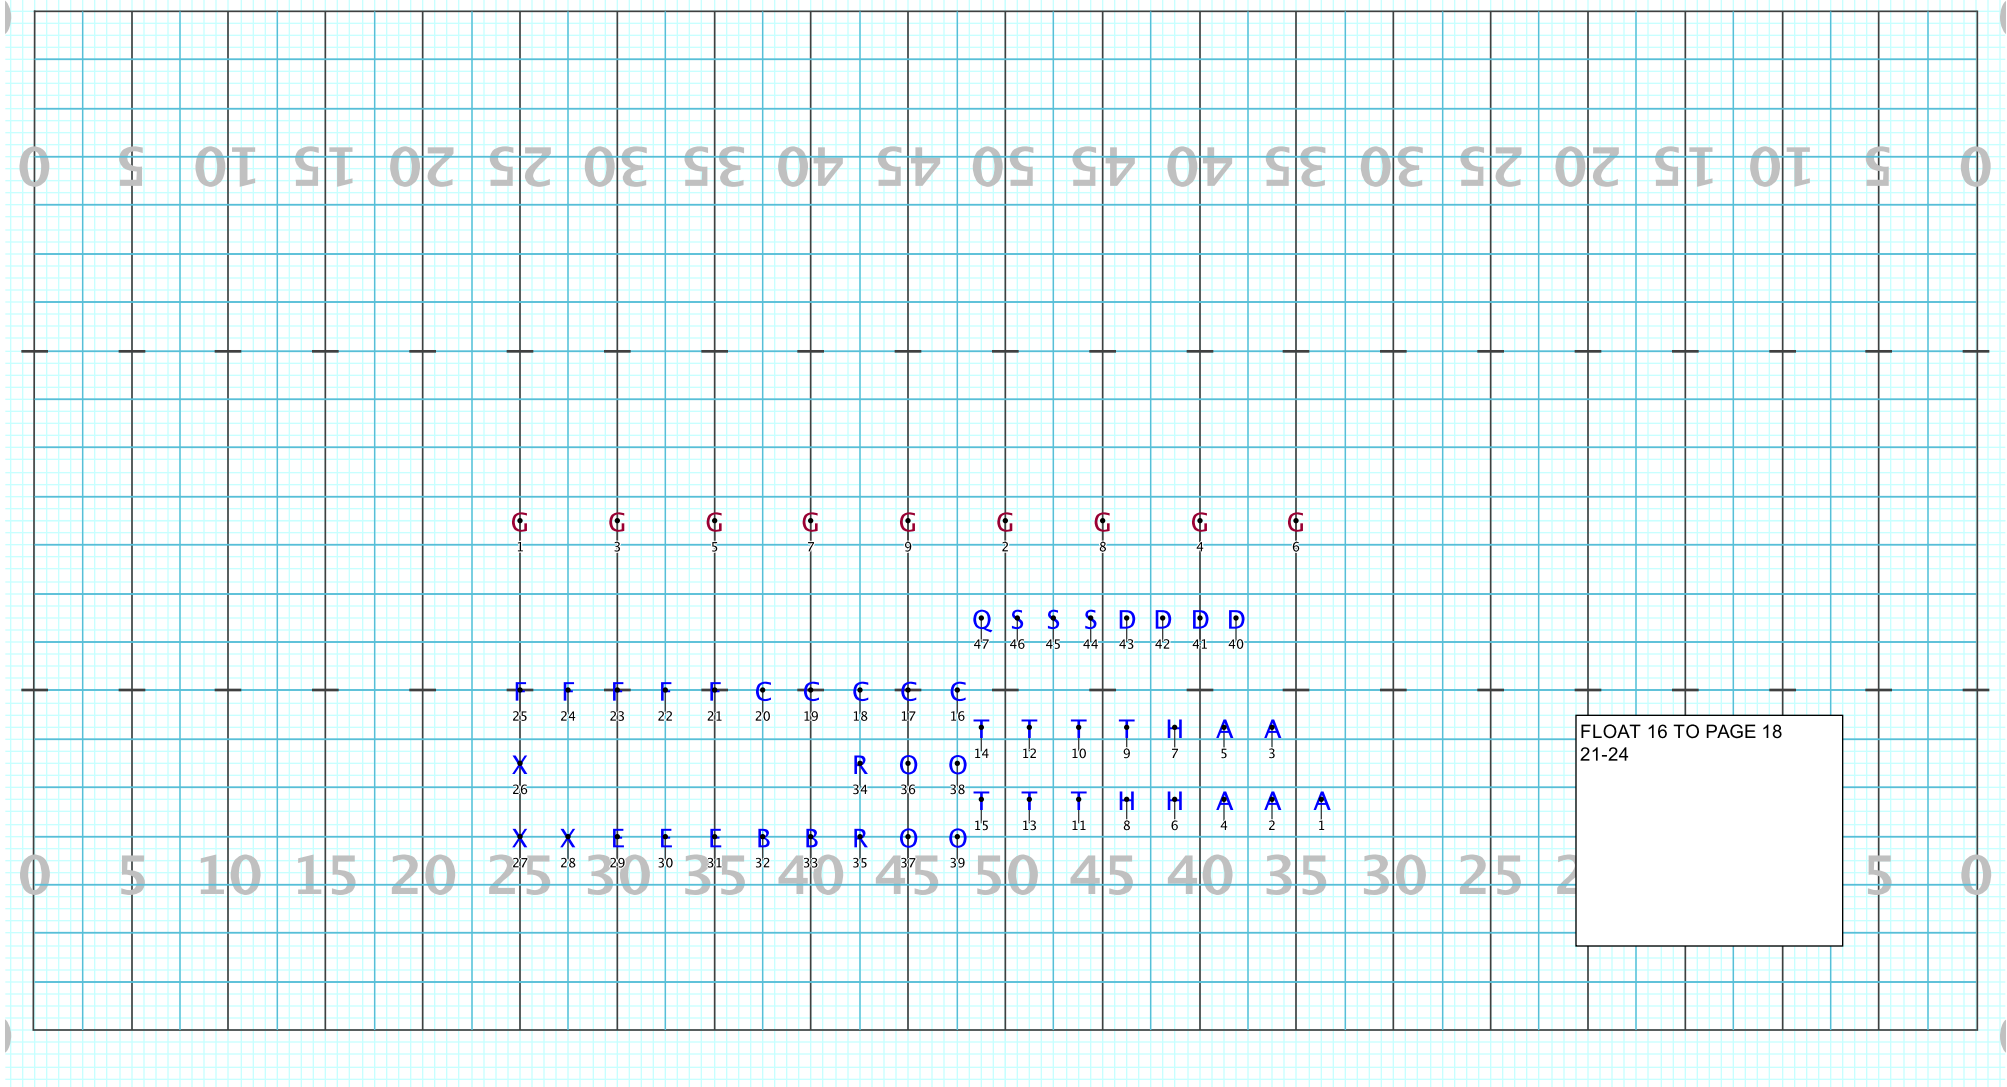

CULVER-STOCKTON COLLEGE 2022 SHOW

Licensed to: RMS Visual Designs Inc
Created on Pyware 3D.

Director Viewpoint

Set #17