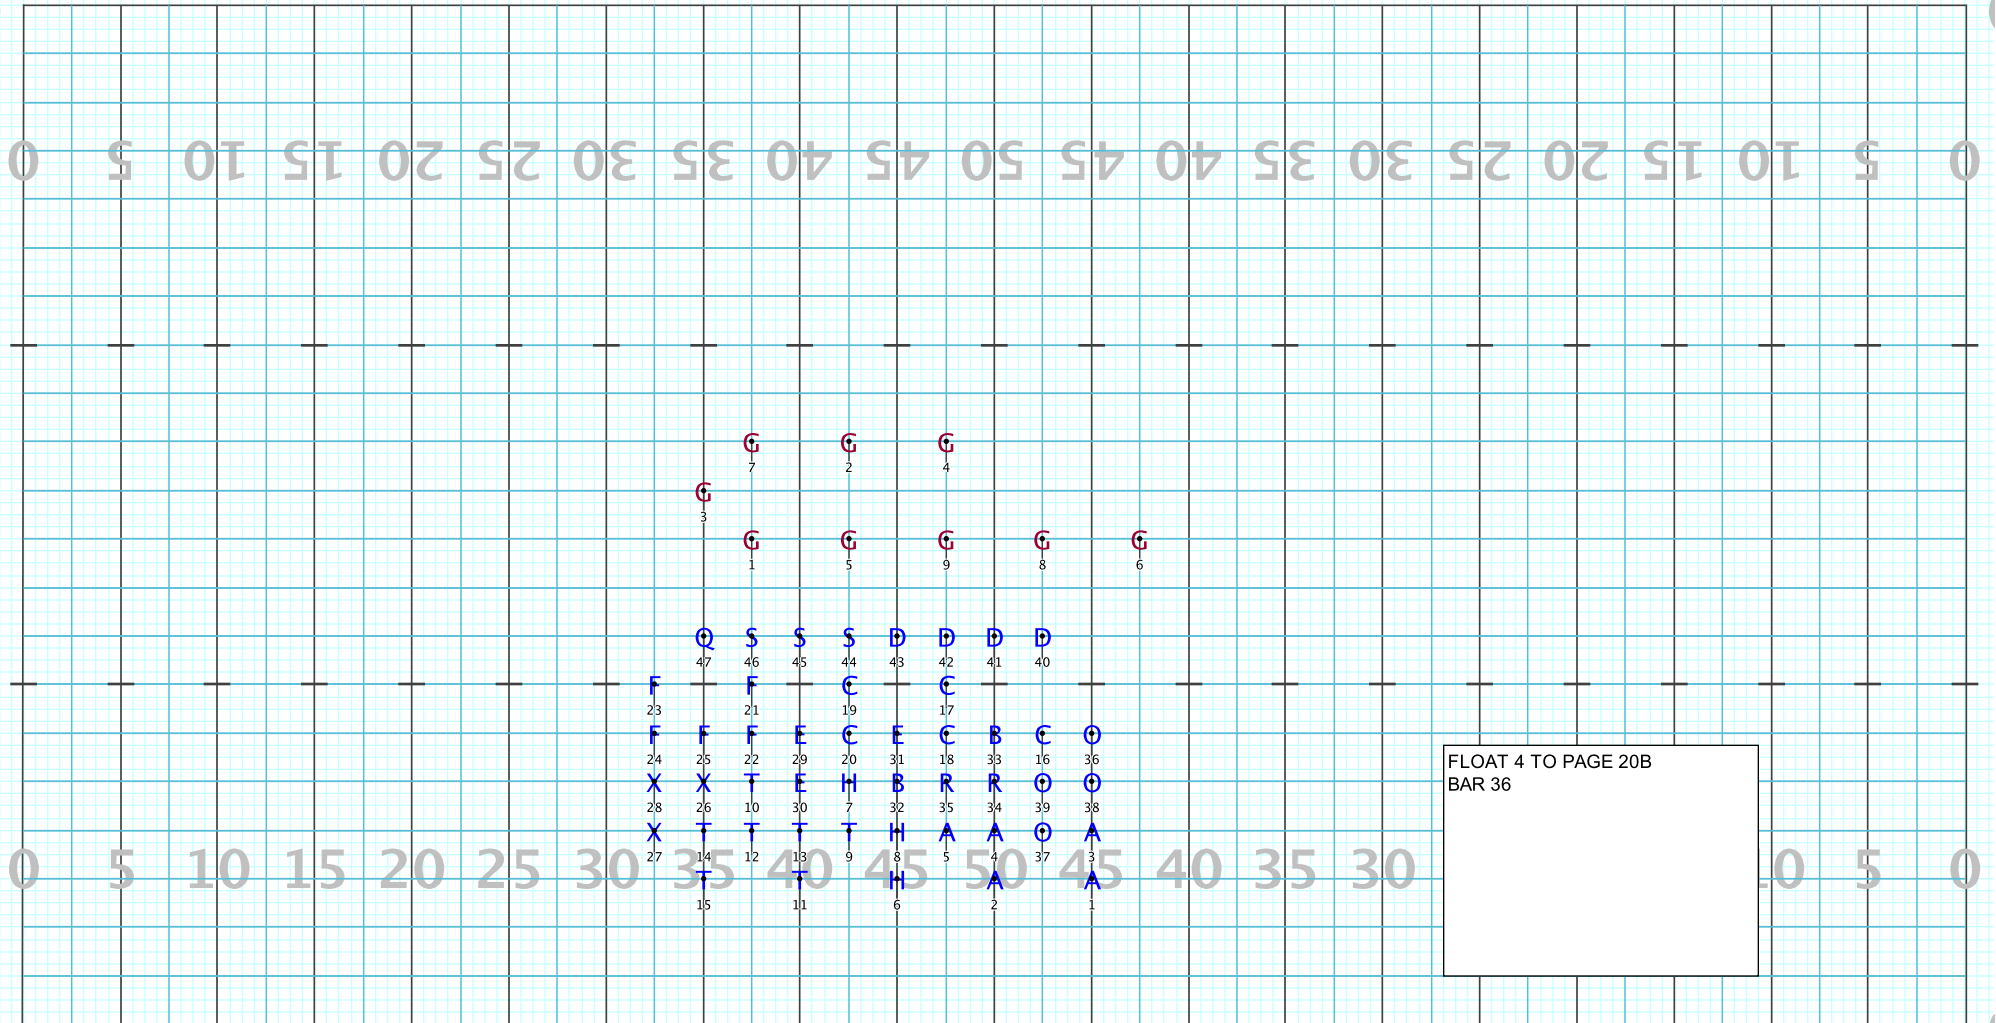

Director Viewpoint

CULVER-STOCKTON COLLEGE 2022 SHOW

Licensed to: RMS Visual Designs Inc
Created on Pyware 3D.

Director Viewpoint

Set #19

CULVER-STOCKTON COLLEGE 2022 SHOW

Licensed to: RMS Visual Designs Inc
Created on Pyware 3D.

Director Viewpoint

Set #20

CULVER-STOCKTON COLLEGE 2022 SHOW

Licensed to: RMS Visual Designs Inc
Created on Pyware 3D.

FLOAT 4 TO PAGE 20B
BAR 36

Director Viewpoint

Set #20A

CULVER-STOCKTON COLLEGE 2022 SHOW