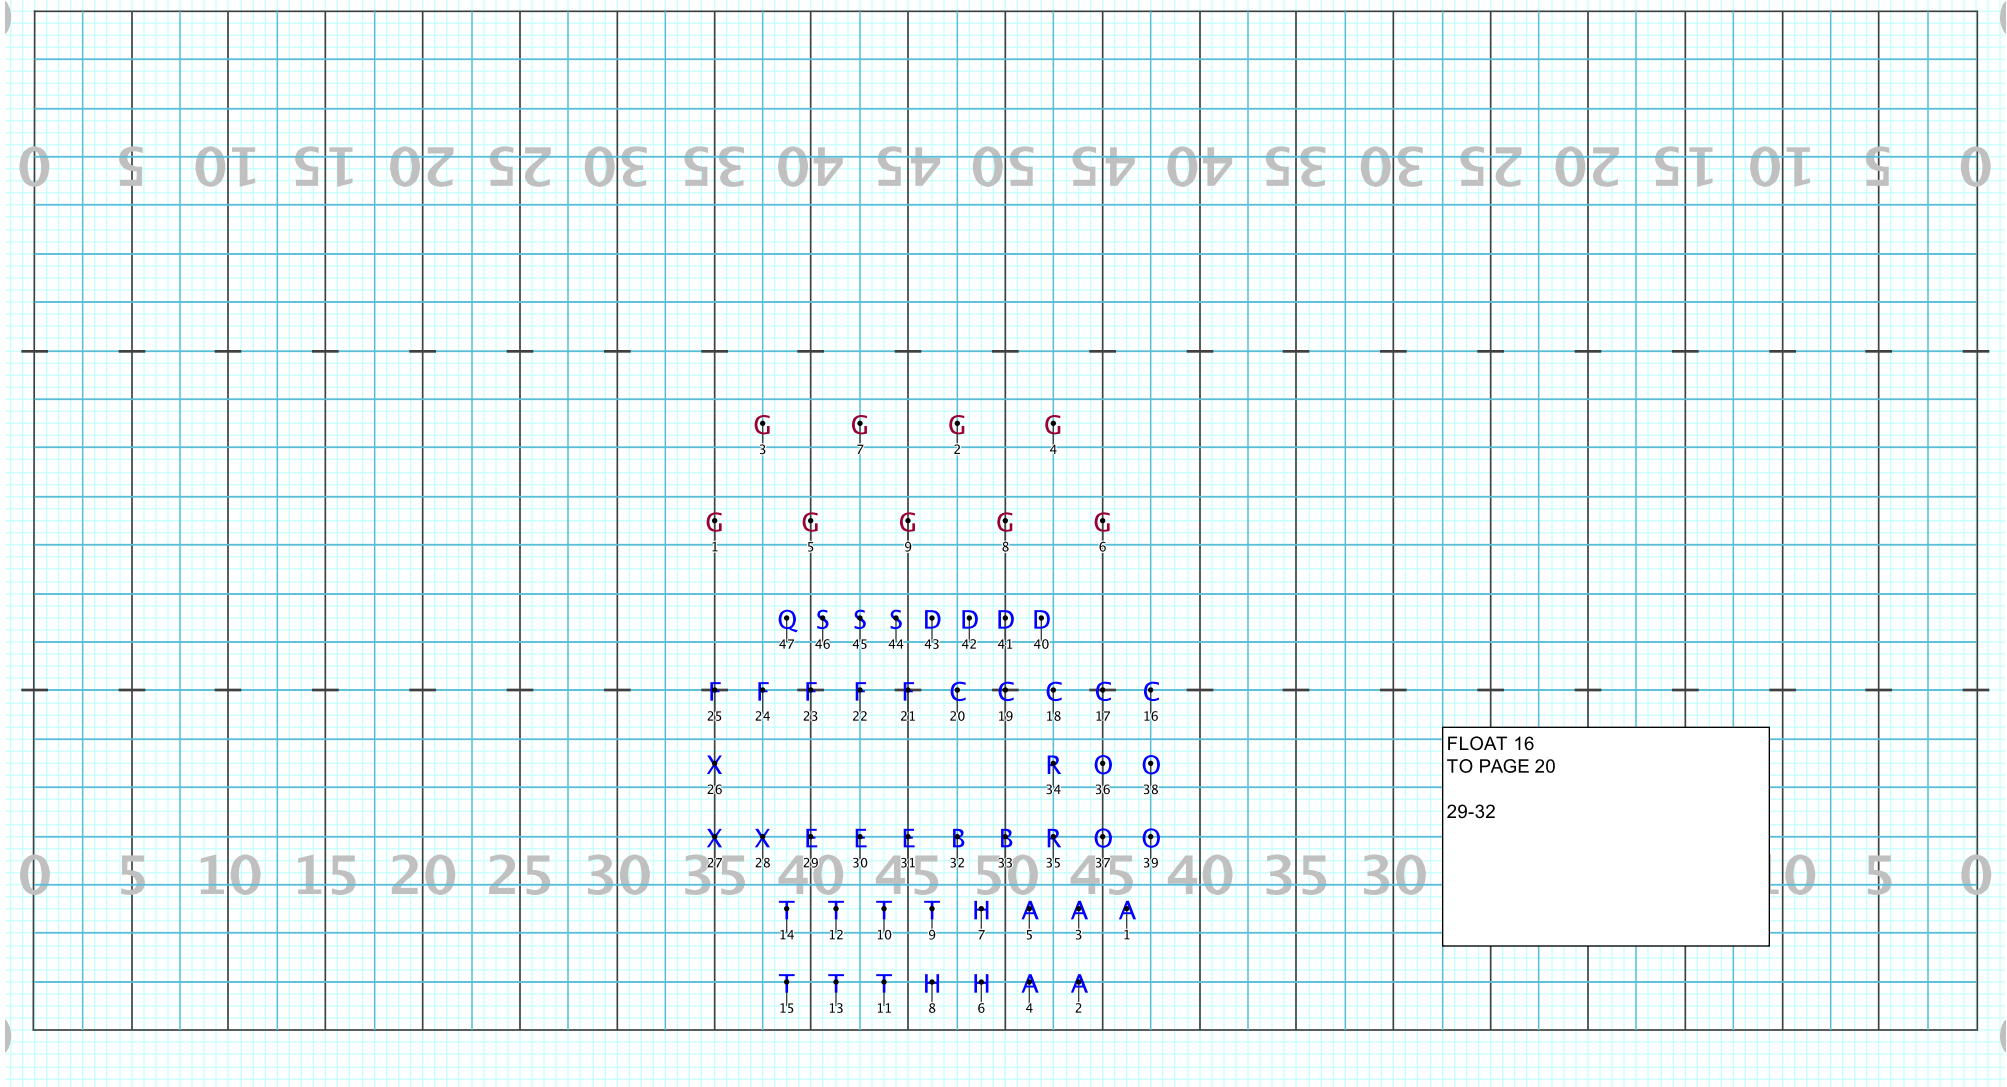

CULVER-STOCKTON COLLEGE 2022 SHOW

Licensed to: RMS Visual Designs Inc
Created on Pyware 3D.

Director Viewpoint

Set #19