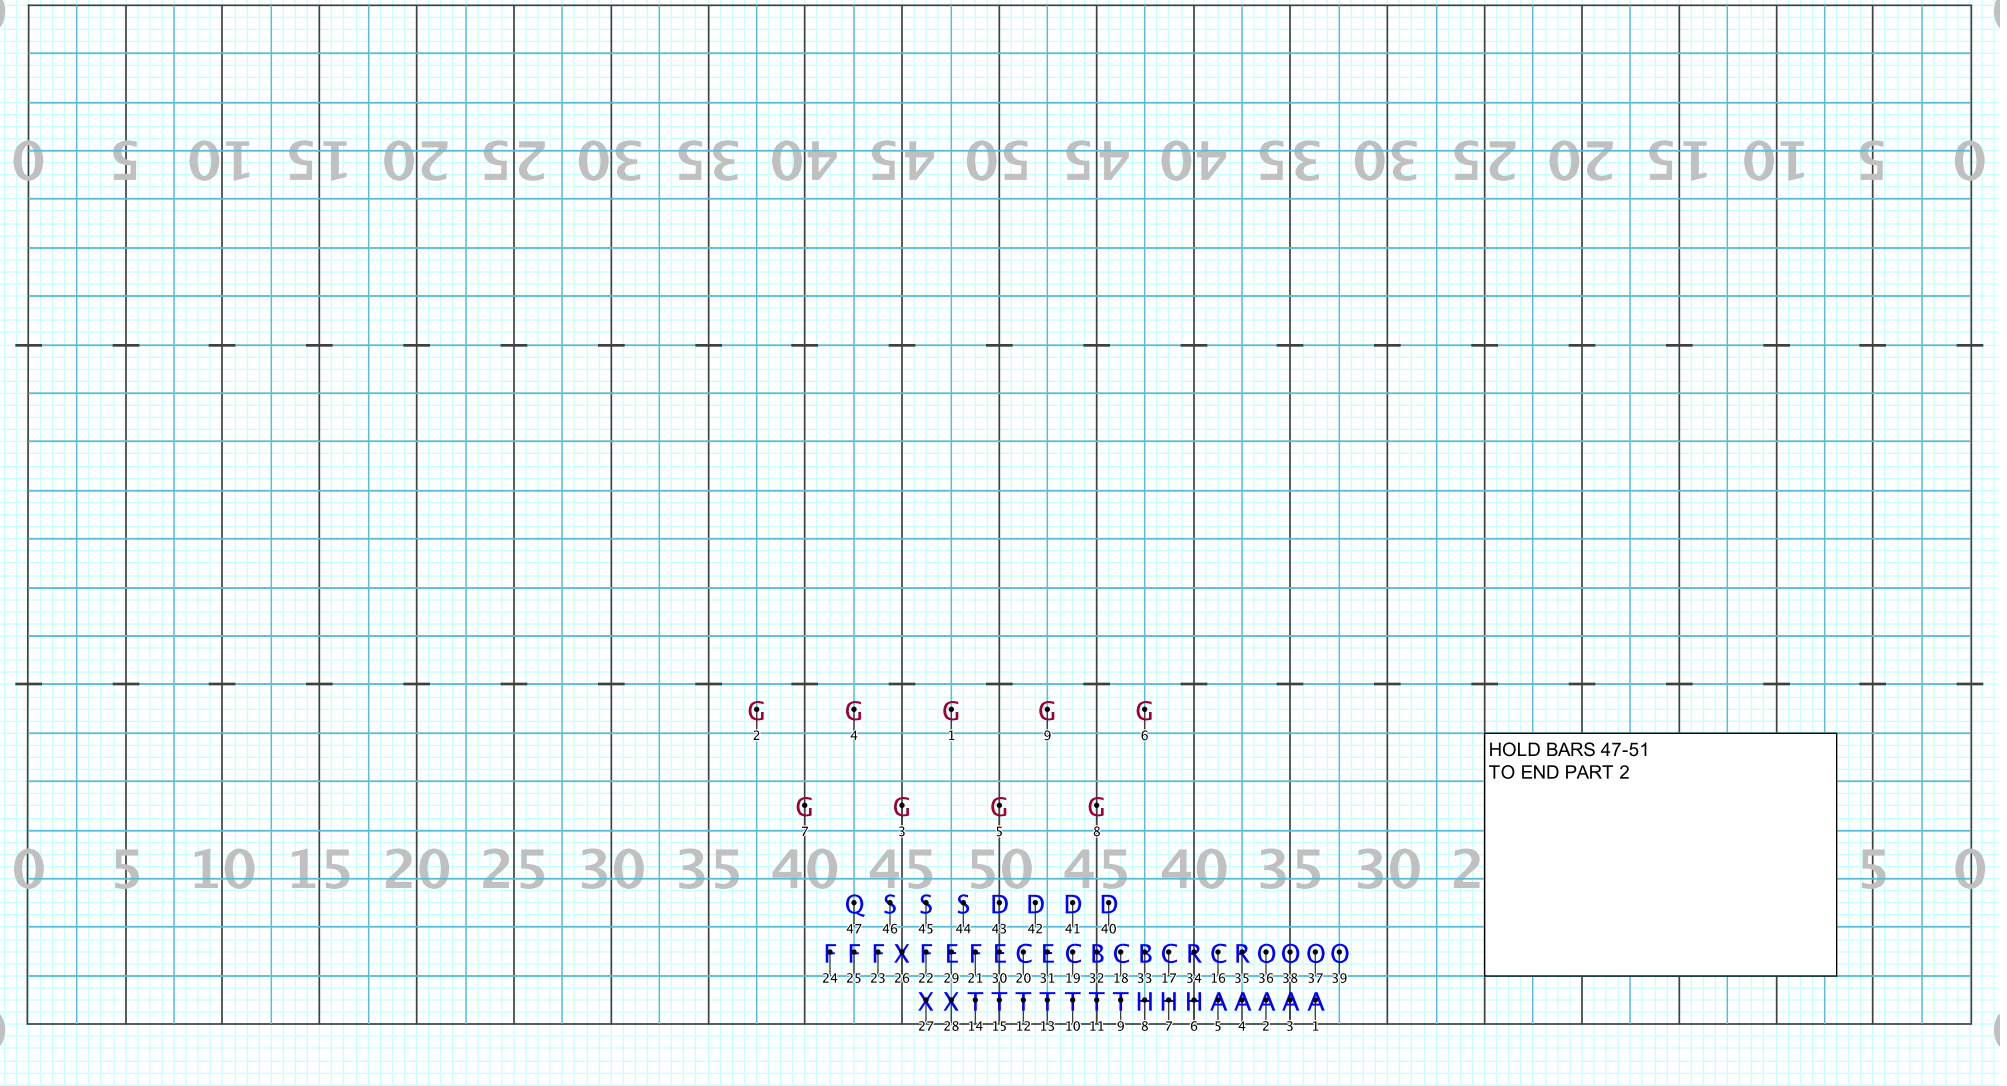

Licensed to: RMS Visual Designs Inc
Created on Pyware 3D.

FLOAT 16 TO PAGE 22
39-42

Director Viewpoint

CULVER-STOCKTON COLLEGE 2022 SHOW

Licensed to: RMS Visual Designs Inc
Created on Pyware 3D.

Director Viewpoint

Set #22

CULVER-STOCKTON COLLEGE 2022 SHOW

Licensed to: RMS Visual Designs Inc
Created on Pyware 3D.

Set #23

Director Viewpoint