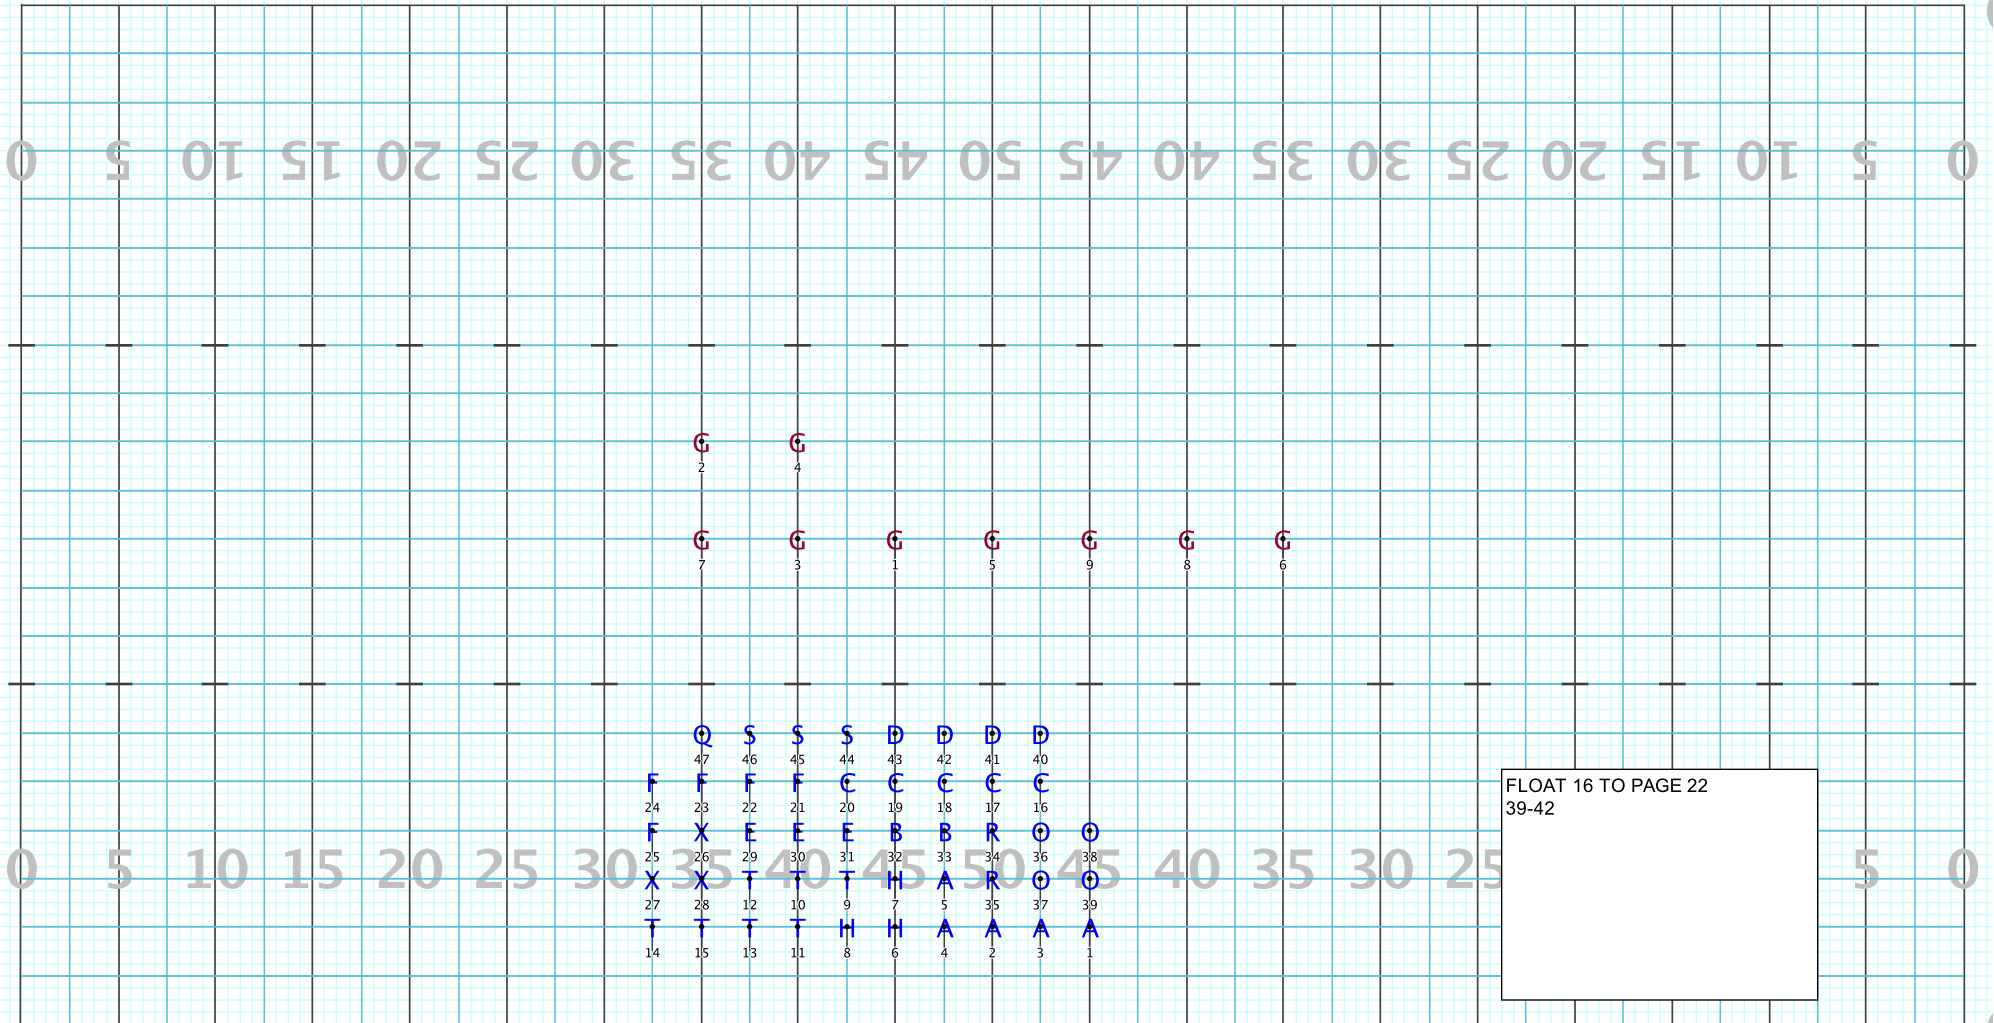

CULVER-STOCKTON COLLEGE 2022 SHOW

Licensed to: RMS Visual Designs Inc
Created on Pyware 3D.

FLOAT 16 TO PAGE 22
39-42