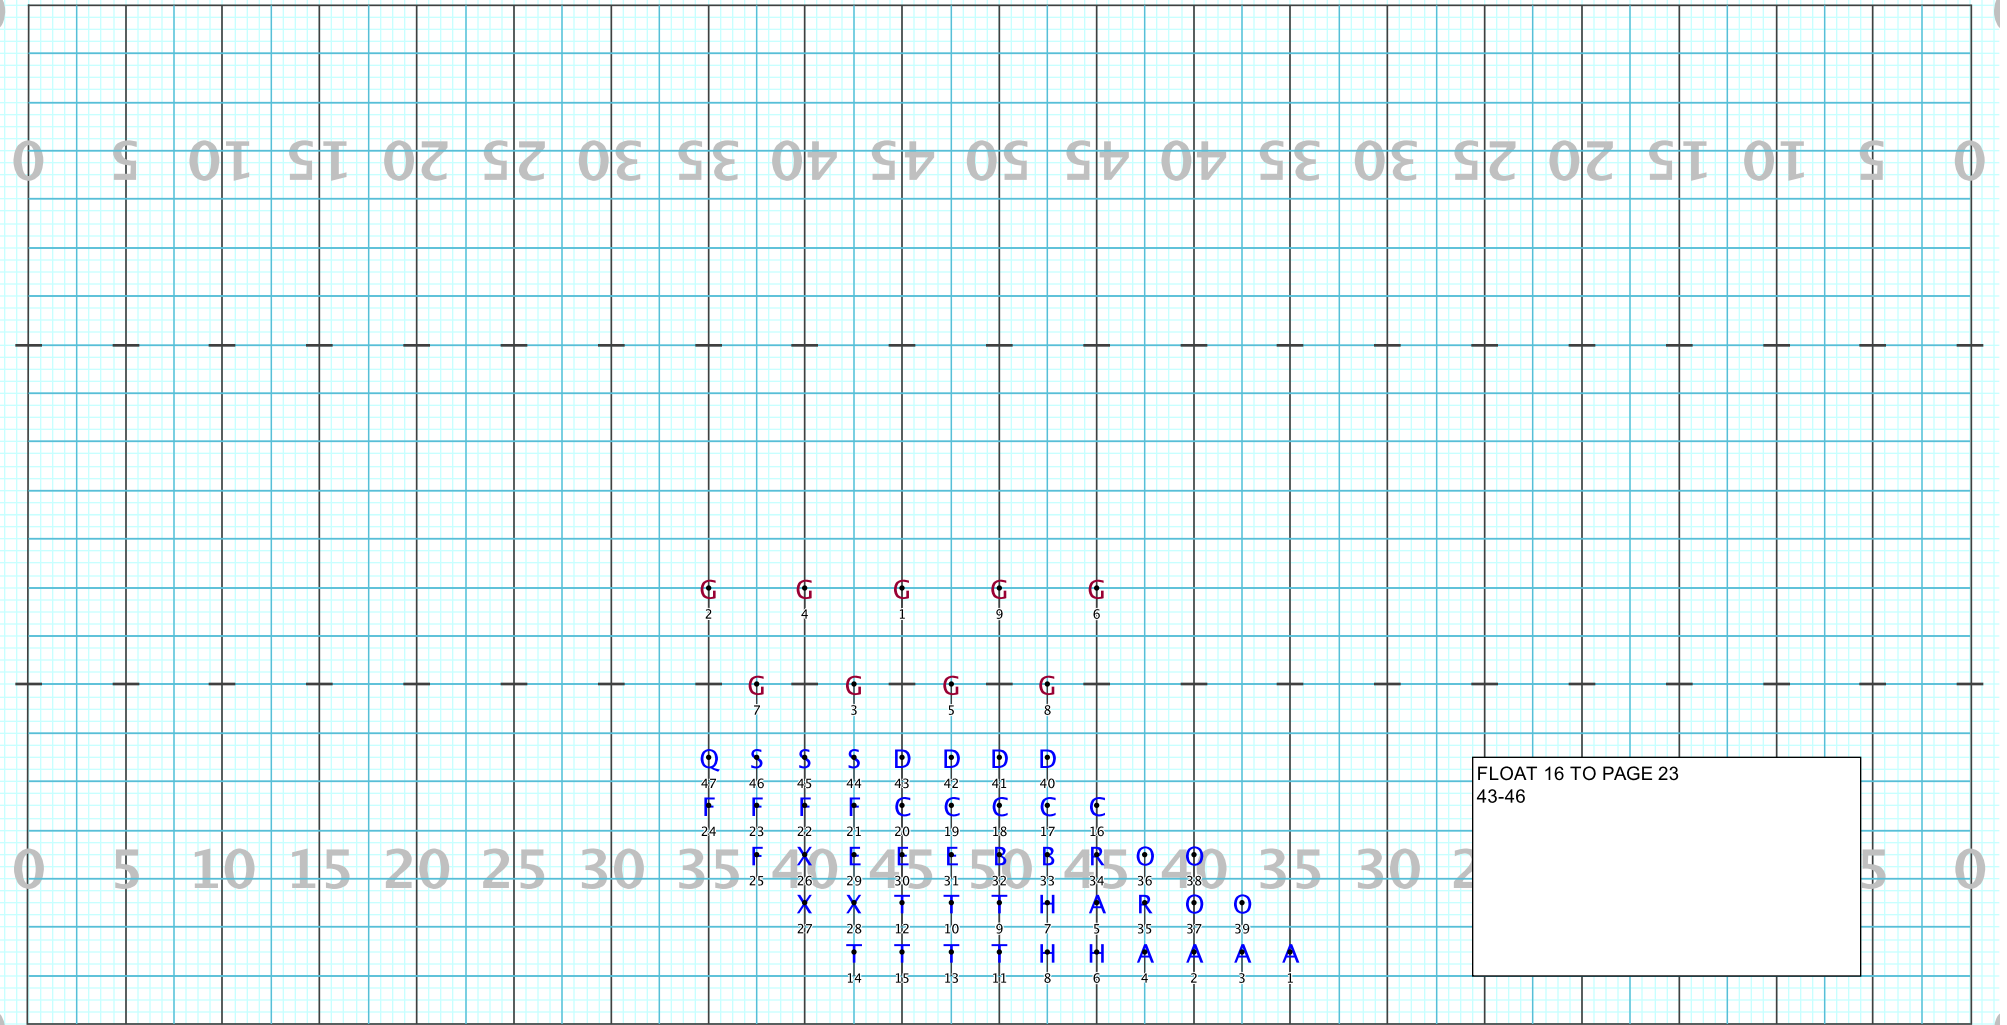

Licensed to: RMS Visual Designs Inc
Created on Pyware 3D.

FLOAT 16 TO PAGE 22
39-42

Director Viewpoint

CULVER-STOCKTON COLLEGE 2022 SHOW

Licensed to: RMS Visual Designs Inc
Created on Pyware 3D.

Director Viewpoint

Set #22

CULVER-STOCKTON COLLEGE 2022 SHOW

Licensed to: RMS Visual Designs Inc
Created on Pyware 3D.

Set #23

Director Viewpoint