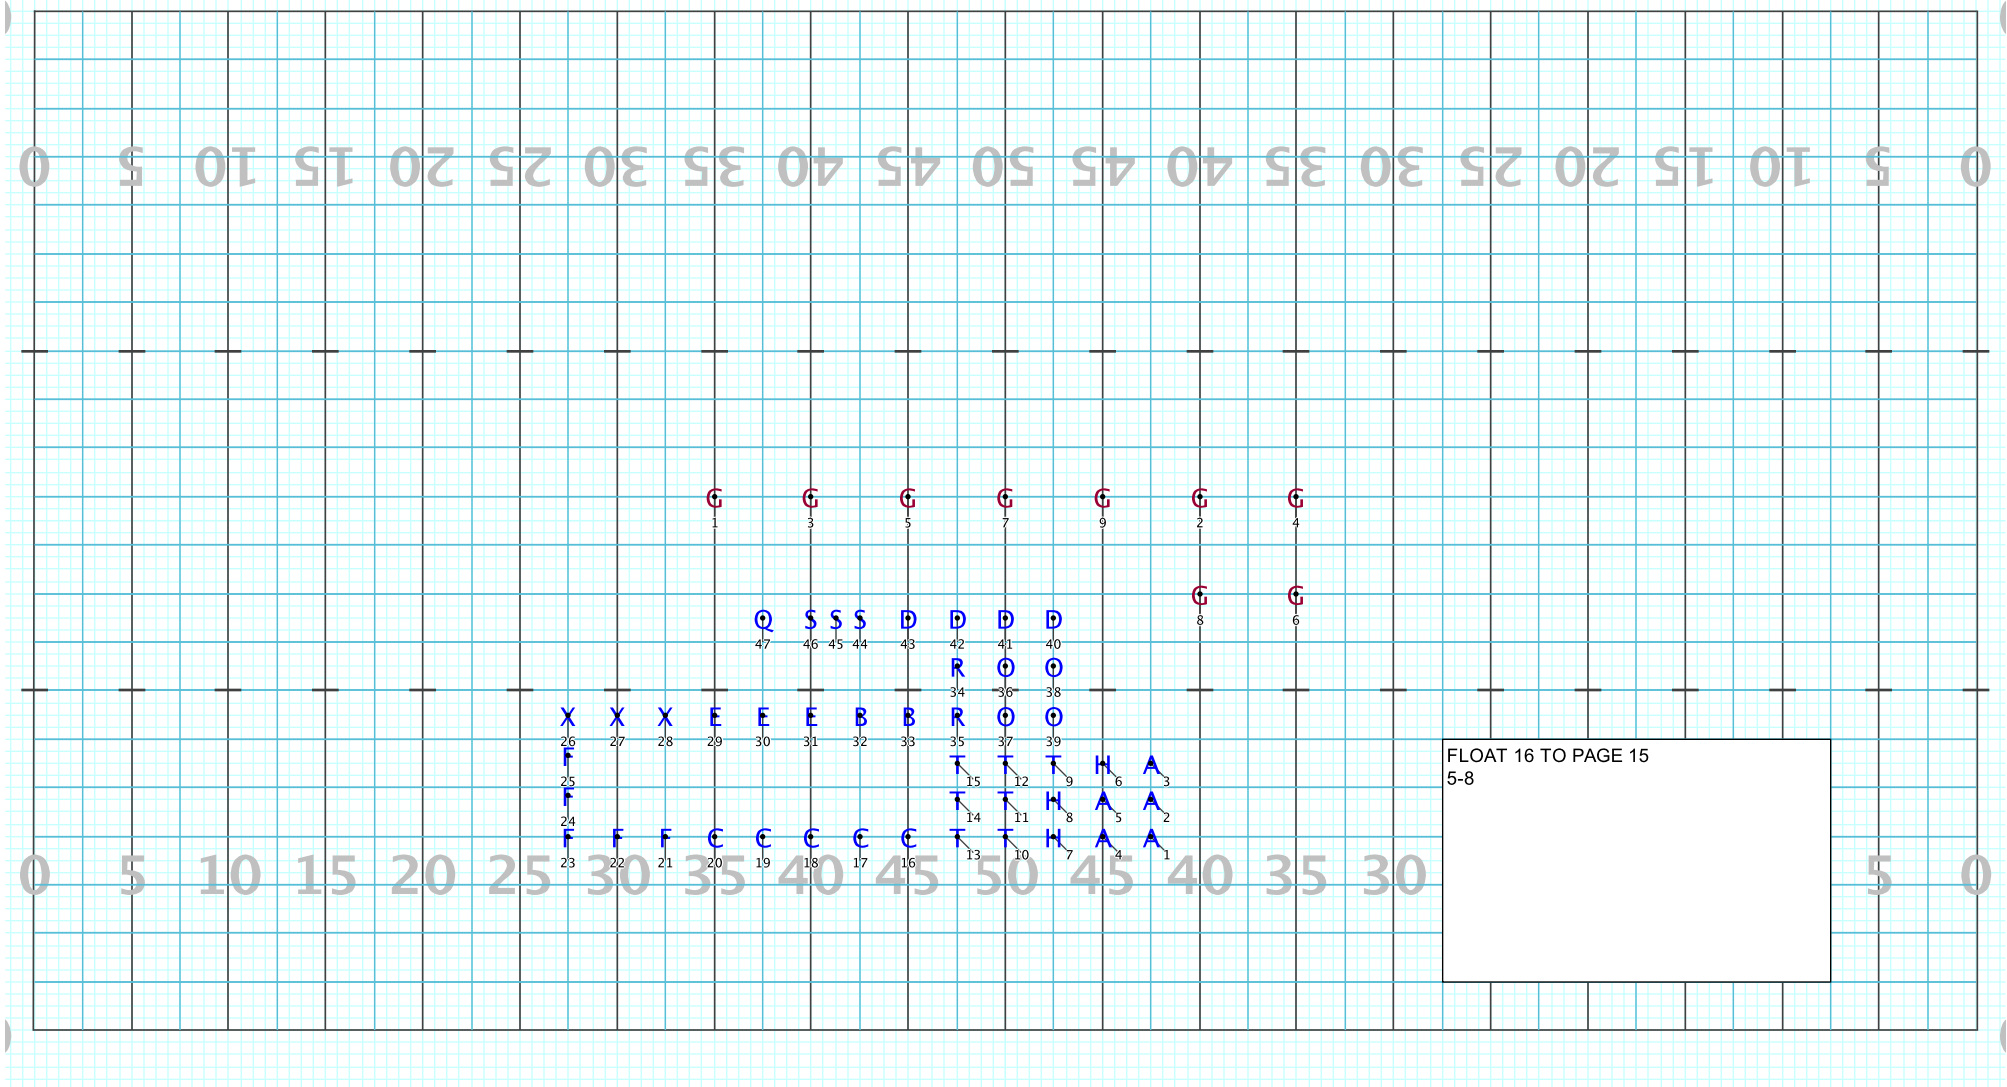

Director Viewpoint

Set #14

CULVER-STOCKTON COLLEGE 2022 SHOW

Licensed to: RMS Visual Designs Inc
Created on Pyware 3D.

Director Viewpoint

CULVER-STOCKTON COLLEGE 2022 SHOW

Licensed to: RMS Visual Designs Inc
Created on Pyware 3D.