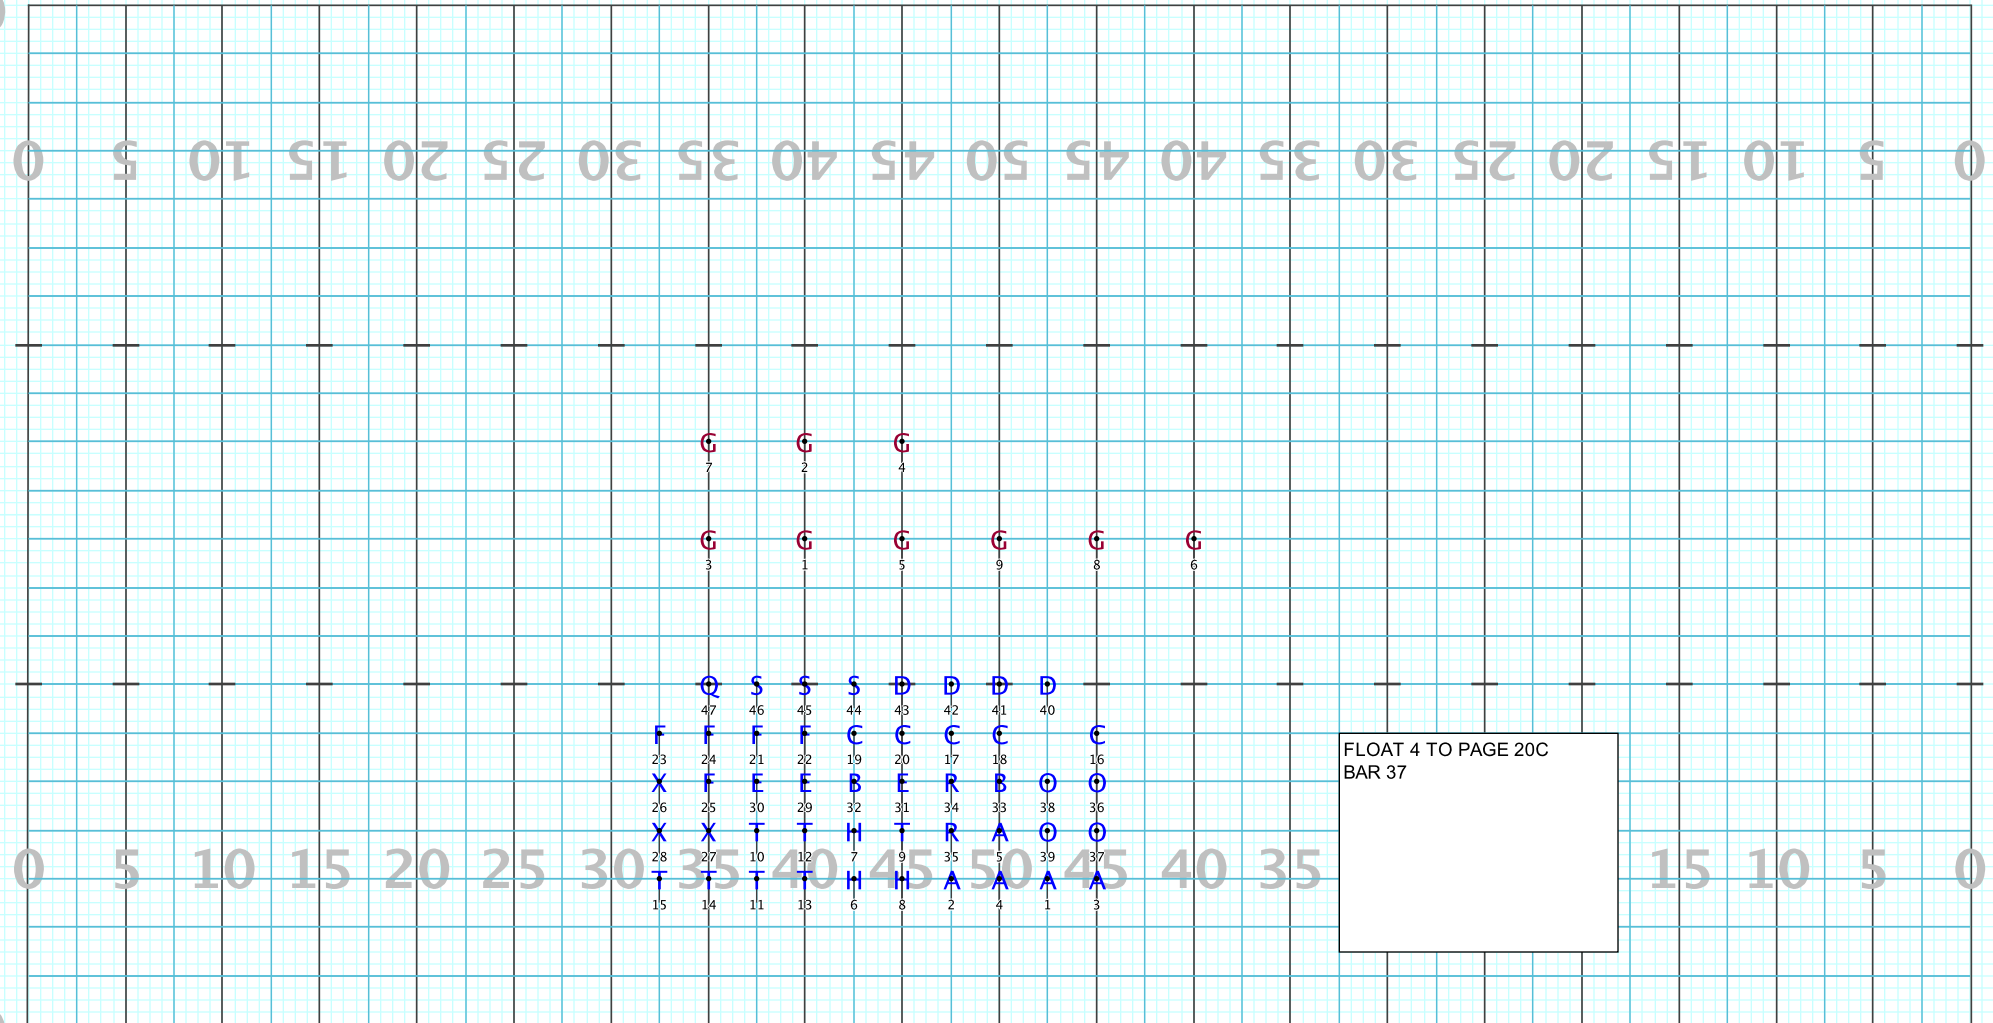

Director Viewpoint

Set #20A

CULVER-STOCKTON COLLEGE 2022 SHOW

Licensed to: RMS Visual Designs Inc
Created on Pyware 3D.

Director Viewpoint

Set #20B